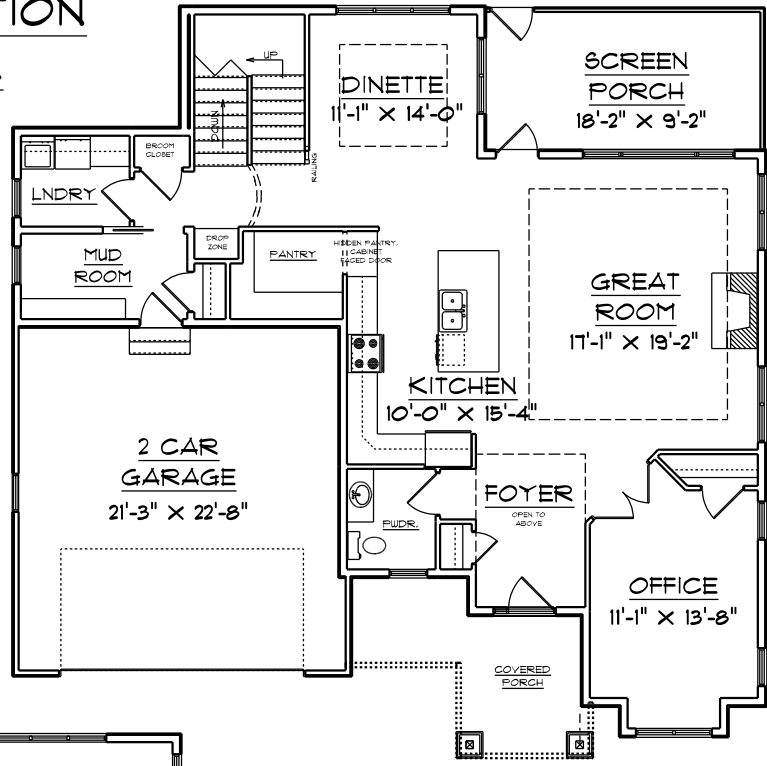

EVEREST CONSTRUCTION
AQUARIUS MODEL

2813 TOTAL SQFT
 49'-6" WIDE X 49'-6" DEEP

- 4 Bedrooms
- 2-1/2 Baths
- Great Room
- Office
- 1st Floor Laundry
- Walk-in Closet
- Private Master Bath
- Dinette Room
- 2 Car Garage
- Covered Porch
- Screened Porch

1ST FLOOR PLAN

2ND FLOOR PLAN

**AMERICAN
 DESIGN
 CONCEPTS**

Copyright © 2024 American Design Concepts
 All Rights Reserved