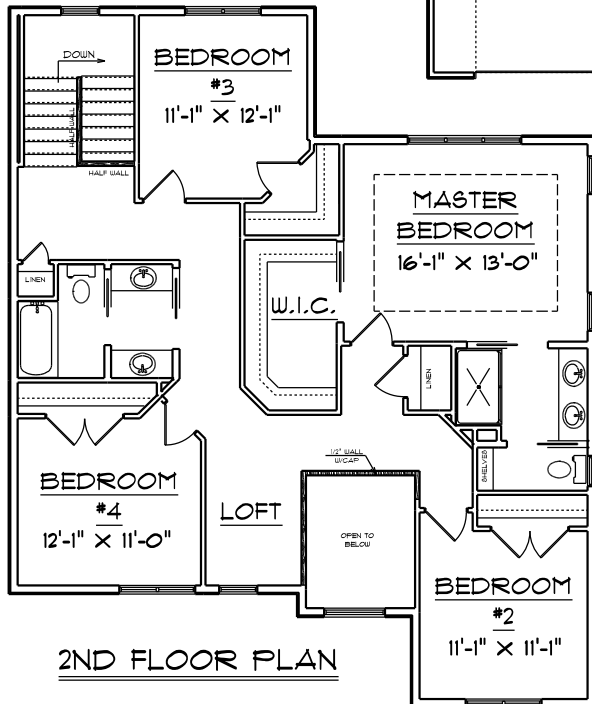

EVEREST CONSTRUCTION
AQUARIUS MODEL

2813 TOTAL SQFT
 49'-6" WIDE X 49'-6" DEEP

- 4 Bedrooms
- 2-1/2 Baths
- Great Room
- Office
- 1st Floor Laundry
- Walk-in Closet
- Private Master Bath
- Dinette Room
- 2 Car Garage
- Covered Porch
- Screened Porch

1ST FLOOR PLAN

2ND FLOOR PLAN

**AMERICAN
 DESIGN
 CONCEPTS**

Copyright © 2024 American Design Concepts
 All Rights Reserved